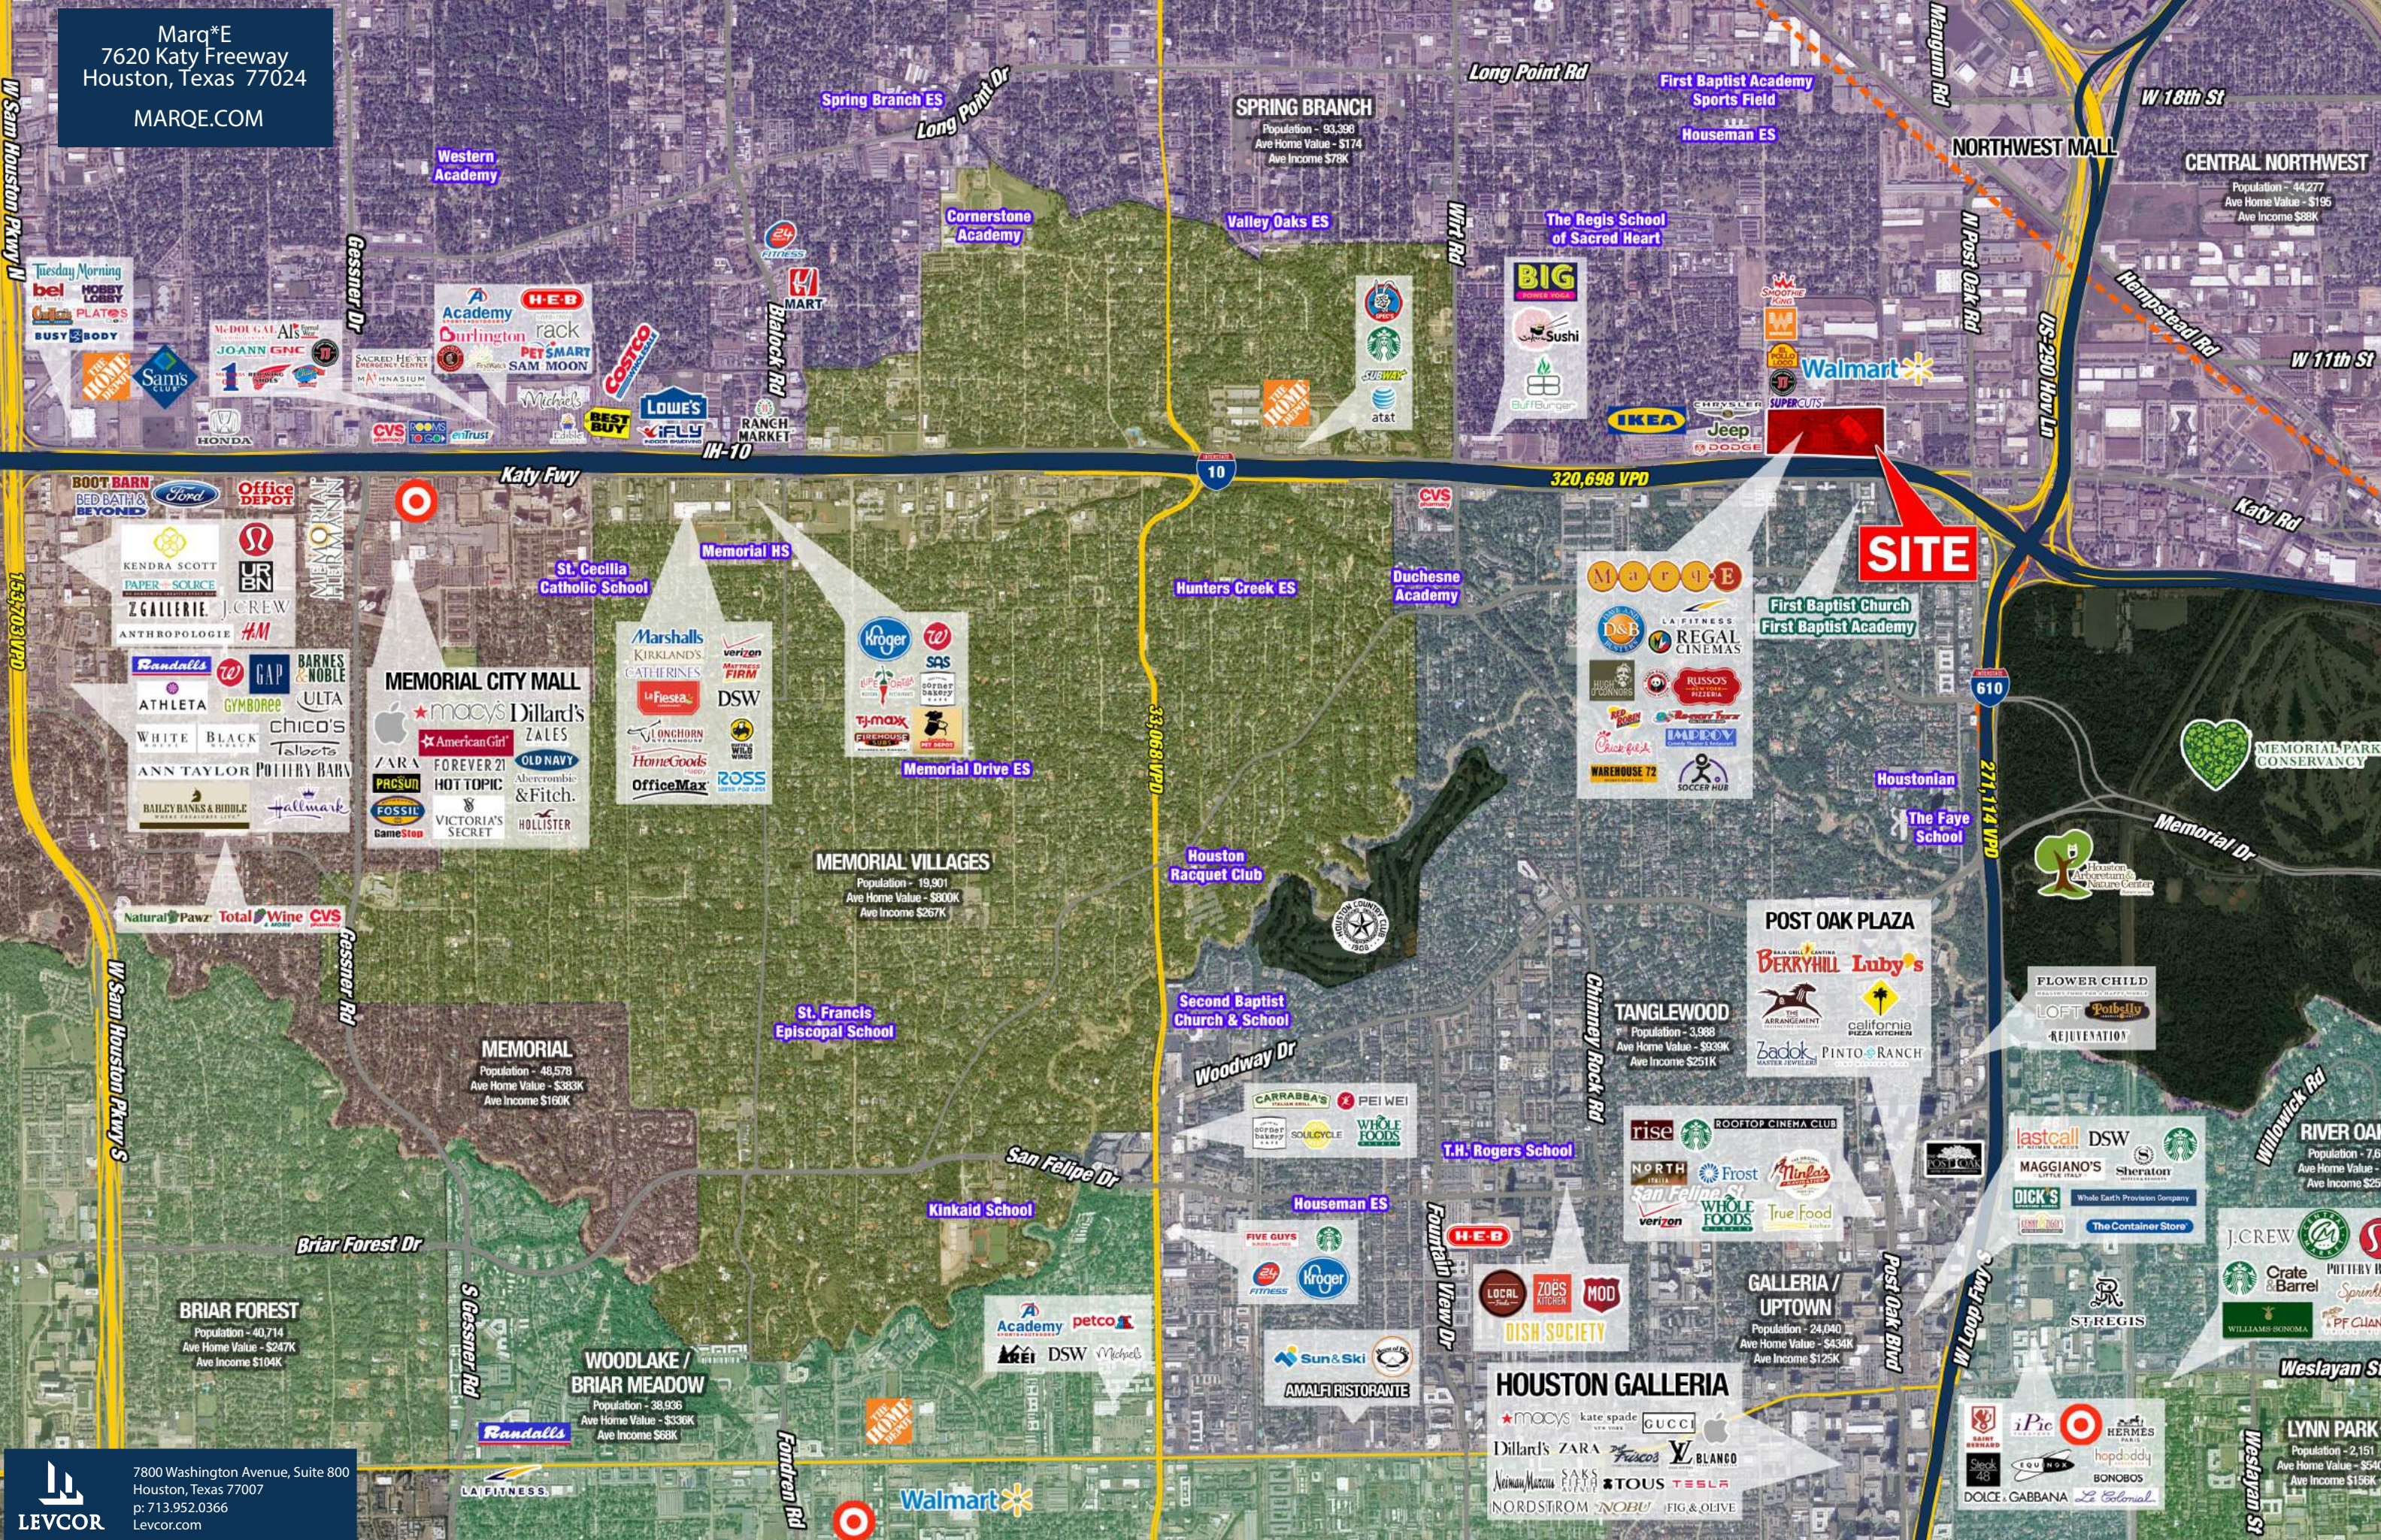

Maro*E
7620 Katy Freeway
Houston, Texas 77024
MARQE.COM

LEVCOR
7800 Washington Avenue, Suite 800
Houston, Texas 77007
p: 713.952.0366
Levcor.com

SPRING BRANCH
Population - 93,398
Ave Home Value - $174
Ave Income $78K

CENTRAL NORTHWEST
Population - 44,277
Ave Home Value - $195
Ave Income $88K

MEMORIAL VILLAGES
Population - 19,901
Ave Home Value - $800K
Ave Income $267K

MEMORIAL
Population - 48,578
Ave Home Value - $383K
Ave Income $160K

BRIAR FOREST
Population - 40,714
Ave Home Value - $247K
Ave Income $104K

WOODLAKE / BRIAR MEADOW
Population - 38,936
Ave Home Value - $336K
Ave Income $68K

RIVER OAKS
Population - 7,614
Ave Home Value - $1M
Ave Income $259K

LYNN PARK
Population - 2,151
Ave Home Value - $540K
Ave Income $156K

SITE

320,698 VPD

33,068 VPD

271,114 VPD

TANGLEWOOD
Population - 3,988
Ave Home Value - $930K
Ave Income $251K

POST OAK PLAZA
BERRYHILL Luby's
THE ARRANGEMENT
ZADOK PINTO RANCH

GALLERIA / UPTOWN
Population - 24,040
Ave Home Value - $434K
Ave Income $125K

HOUSTON GALLERIA
macy's kate spade GUCCI Apple
Dillard's ZARA FRASCO'S LV BLANCO
Neiman Marcus EAKS STOUTS TESLA
NORDSTROM NOBU FIG & OLIVE

MEMORIAL CITY MALL
Apple macy's Dillard's
ZARA FOREVER 21 OLD NAVY
PRCSUN HOT TOPIC Abercrombie & Fitch
Fossil VICTORIA'S SECRET HOLLISTER

Office DEPOT
KENDRA SCOTT PAPER SOURCE
Z GALLERY J.CREW ANTHROPOLOGIE H&M
Randalls W GAP BARNES & NOBLE
ATHLETA GYMBOREE ULTA
WHITE BLACK Talbots
ANN TAYLOR POTTERY BARN
BAILEY BANKS & BIDDLE Hallmark

Marshall's
KIRKLAND'S CATHERINES
U.Fiesta DSW
HomeGoods WILD WINGS
OfficeMax ROSS

Kroger
SAS
TJ-maxx FIREHOUSE SUBS
W

MARQE
DSB LA FITNESS
REGAL CINEMAS
RUSSO'S PIZZERIA
Chick-fil-ee IMPROV
WAREHOUSE 72 SOCCER HUB

FLOWER CHILD
LOFT Potbelly
REJUVENATION

lastcall DSW
MAGGIANO'S Sheraton
DICK'S Whole Earth Provision Company
The Container Store

J.CREW
Crate & Barrel POTTERY BARN
Williams-Sonoma Sprinklers
PF Chang's

iPic Target HERMES
BONOBOS
Dolce & Gabbana La Colonial